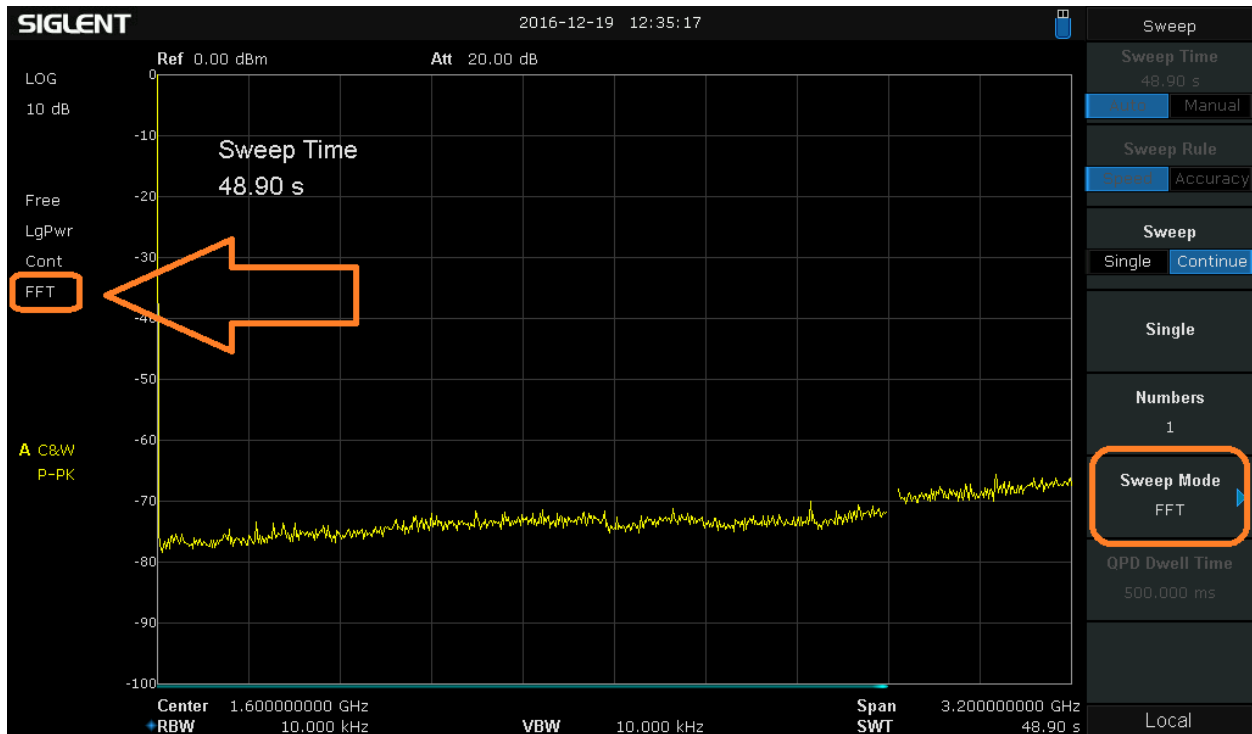

### Sweep modes, RBW, and Span settings for the SSA3000X

**Solution:** The SIGLENT SSA3000X series of spectrum analyzers has three distinct sweep modes available, they are auto, sweep and FFT.

By default, auto is selected. It selects the best mode based on RBW, Span, and Tracking Generator settings.

Sweep mode configures the spectrum analyzer to work as a traditional swept superheterodyne design. Breaking the sweep span into discrete steps with the frequency width of each step determined by the RBW setting. This technique allows for the use of the tracking generator (TG), but slows the sweep rate slightly.

FFT mode provides faster scanning rates, but the maximum RBW selection is smaller the tracking generator (TG) **cannot** be used.

RBW	Max Span (Sweep Mode)	Max Span (FFT Mode)*
10 Hz	N/A	30 MHz
30 Hz	300 kHz	100 MHz
100 Hz	3 MHz	300 MHz
300 Hz	30 MHz	700 MHz
1 kHz	300 MHz	3.2 GHz
3 kHz	3.2 GHz	"
10 kHz	"	"
30 kHz	"	N/A
100 kHz	"	N/A
300 kHz	"	N/A
1 MHz	"	N/A

\*The tracking generator (TG) cannot be activated while in FFT mode.

The Sweep Mode can be changed by pressing sweep on the front panel and selecting the sweep mode from the sweep mode list.

FFT mode is indicated on the left-hand-side of the display, as shown below.